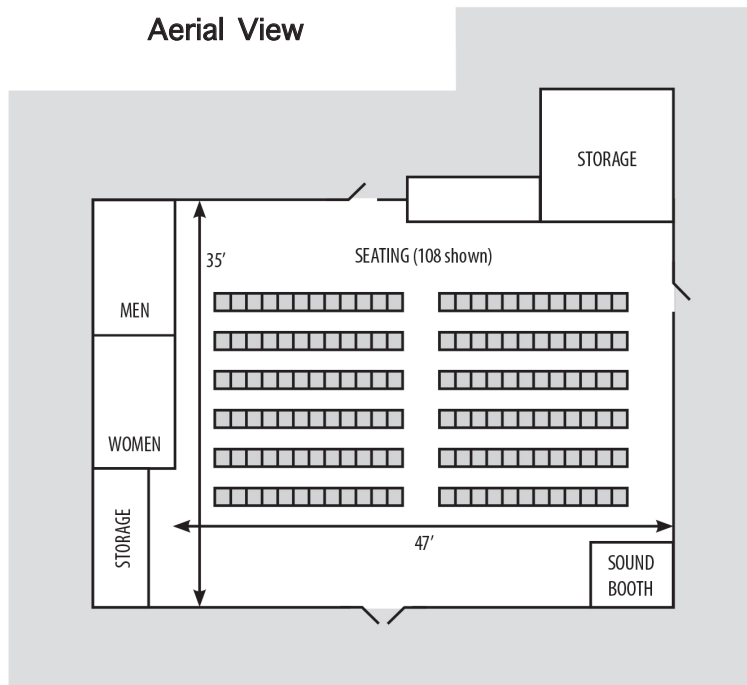

## CUNNINGHAM CONFERENCE ROOM

Aerial View

### Maximum Seating Capacity:

- 150