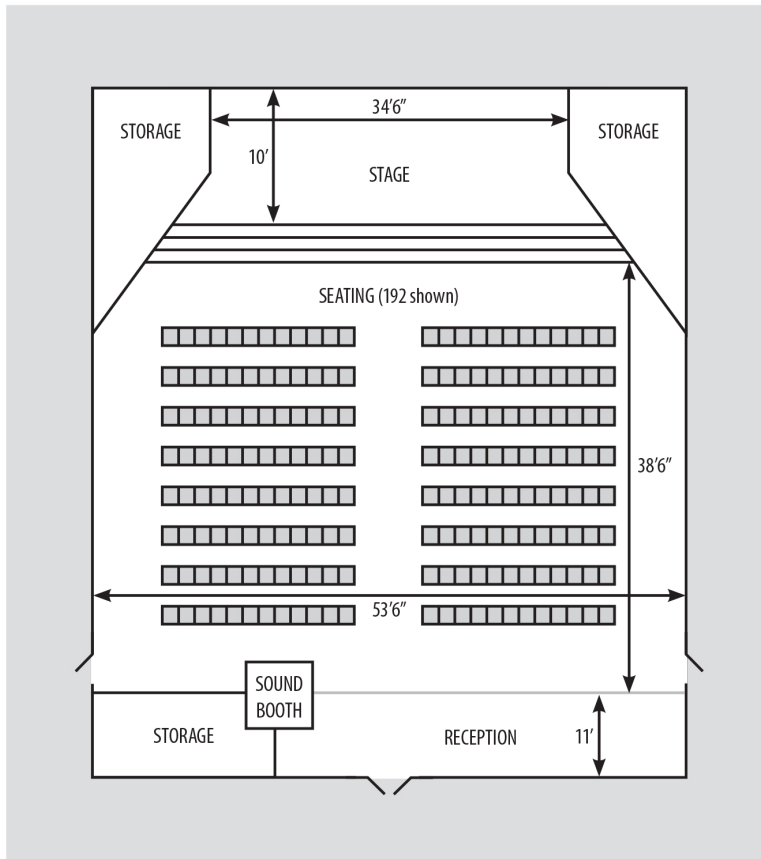

4 SEASONS CONFERENCE ROOM

Aerial View

Maximum Seating Capacity:

- 200

Audio/Visual Features:

- **Soundboard:**
Behringer Eurodesk SX3242FX
24 channels/2 monitor channels
- **Speakers:**
3 EV ZX5-90 ceiling mount
- **Stage Lights:** 14 halogens
with control board
- **House Lights:** control panel with 6
dimnable zones
- **Projector:** BenQ DLP SH960
ceiling mount (HDMI input only)
- DVD/Blu-ray player
- 1/8" cable (for phone/ipod music)
- Mics, stands, cables, DI boxes &
monitors available upon request