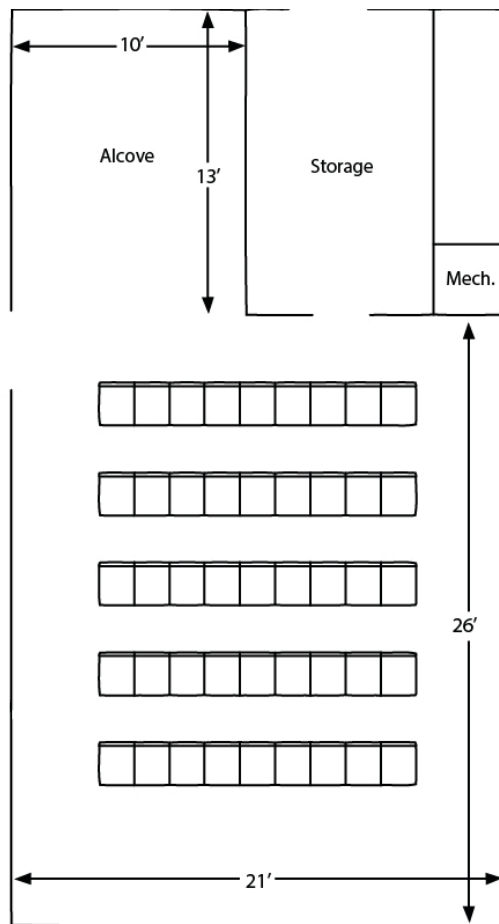

WOODSHOP CONFERENCE ROOM

Aerial View

Diagram shown with seating for 45

Maximum Seating Capacity:

- 50

Audio/Visual Features:

- Available upon request

Amenities